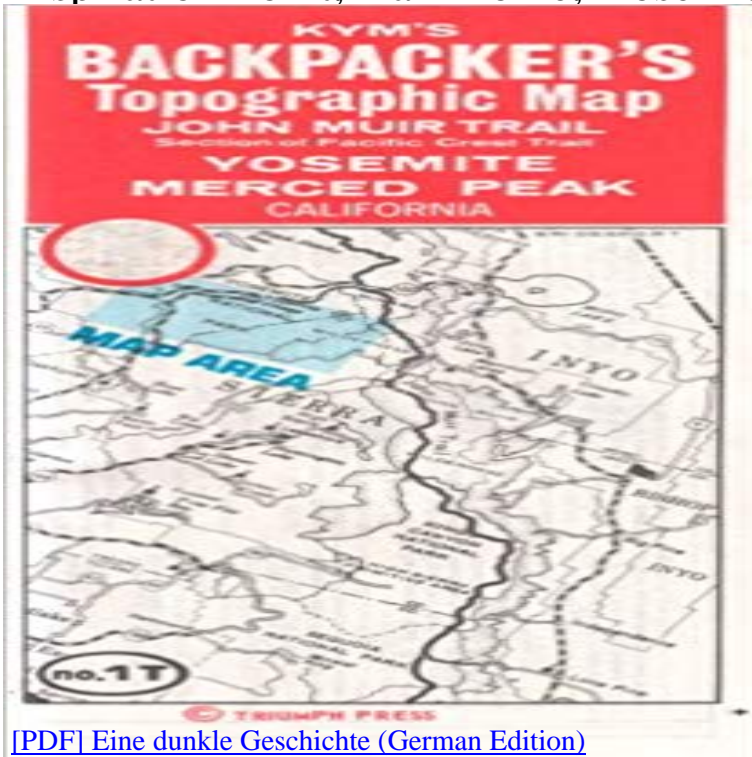

Kyms Backpackers Topographic Map of John Muir Trail Section of Pacific Crest Trail, Yosemite, Merced Peak, California, Usa: Vernal Nevada Falls, Hiking in Yosemite, Glacier Point, Mirror Lake, Inspiration Point, Half Dome, Yosemite Falls, Pohono, (Sierr

Topographic Map of John Muir Trail Section of Pacific Crest Trail, Yosemite, Merced Peak, California, Usa: Vernal Nevada Falls, Hiking in Yosemite, Glacier Point, Mirror Lake, Inspiration Point, Half Dome, Yosemite Falls, Pohono, Sierra Point, Granite Creek, Wilderness Guidelines, Lakes, Fishing, Camping: *Kyms Guide #1t* (2008 Printing, Number 1T). ISBN 0875445721. EAN 9780875445724.

[\[PDF\] Eine dunkle Geschichte \(German Edition\)](#)

[\[PDF\] Tales and traditions of the lower Cape Fear, 1661-1896](#)

[\[PDF\] Pillsbury Crossing](#)

[\[PDF\] David Copperfield: Tome 1 \(French Edition\)](#)