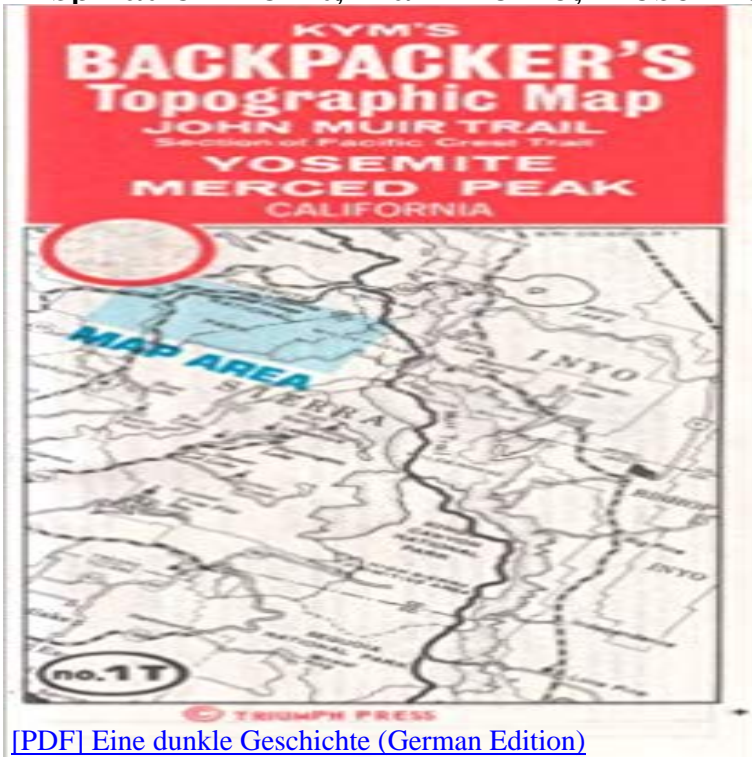

# Kyms Backpackers Topographic Map of John Muir Trail Section of Pacific Crest Trail, Yosemite, Merced Peak, California, Usa: Vernal Nevada Falls, Hiking in Yosemite, Glacier Point, Mirror Lake, Inspiration Point, Half Dome, Yosemite Falls, Pohono, (Sierr

Topographic Map of John Muir Trail Section of Pacific Crest Trail, Yosemite, Merced Peak, California, Usa: Vernal Nevada Falls, Hiking in Yosemite, Glacier Point, Mirror Lake, Inspiration Point, Half Dome, Yosemite Falls, Pohono, Sierra Point, Granite Creek, Wilderness Guidelines, Lakes, Fishing, Camping: *Kyms Guide #1t* (2008 Printing, Number 1T). ISBN 0875445721. EAN 9780875445724.

[\[PDF\] Eine dunkle Geschichte \(German Edition\)](#)

[\[PDF\] Tales and traditions of the lower Cape Fear, 1661-1896](#)

[\[PDF\] Pillsbury Crossing](#)

[\[PDF\] David Copperfield: Tome 1 \(French Edition\)](#)