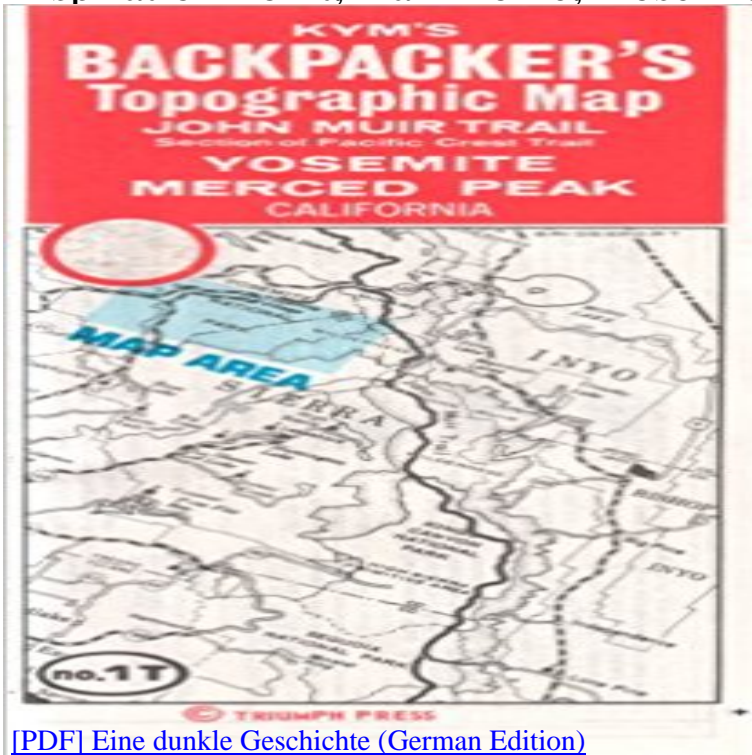

Kyms Backpackers Topographic Map of John Muir Trail Section of Pacific Crest Trail, Yosemite, Merced Peak, California, Usa: Vernal Nevada Falls, Hiking in Yosemite, Glacier Point, Mirror Lake, Inspiration Point, Half Dome, Yosemite Falls, Pohono, (Sierr

Topographic Map of John Muir Trail Section of Pacific Crest Trail, Yosemite, Merced Peak, California, Usa: Vernal Nevada Falls, Hiking in Yosemite, Glacier Point, Mirror Lake, Inspiration Point, Half Dome, Yosemite Falls, Pohono, Sierra Point, Granite Creek, Wilderness Guidelines, Lakes, Fishing, Camping: *Kyms Guide #1t* (2008 Printing, Number 1T). ISBN 0875445721. EAN 9780875445724.

[\[PDF\] Eine dunkle Geschichte \(German Edition\)](#)

[\[PDF\] Tales and traditions of the lower Cape Fear, 1661-1896](#)

[\[PDF\] Pillsbury Crossing](#)

[\[PDF\] David Copperfield: Tome 1 \(French Edition\)](#)