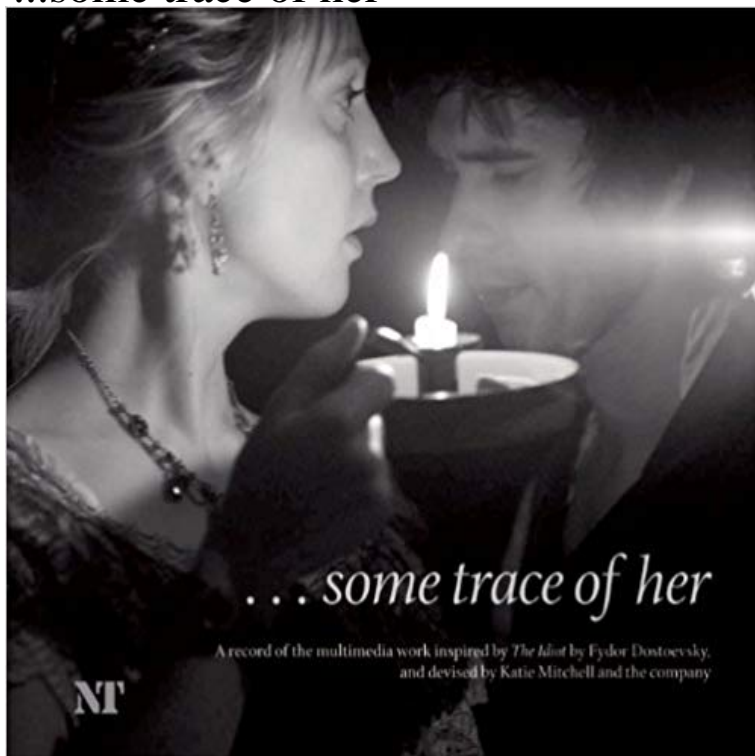

## ...some trace of her

A record of the highly acclaimed multimedia work devised by Katie Mitchell, combined with the text of *The Idiot* by Fyodor Dostoevsky. A woman lies dead on a bed in her wedding dress, a silver knife through her heart. The two men who loved her lie beside her.