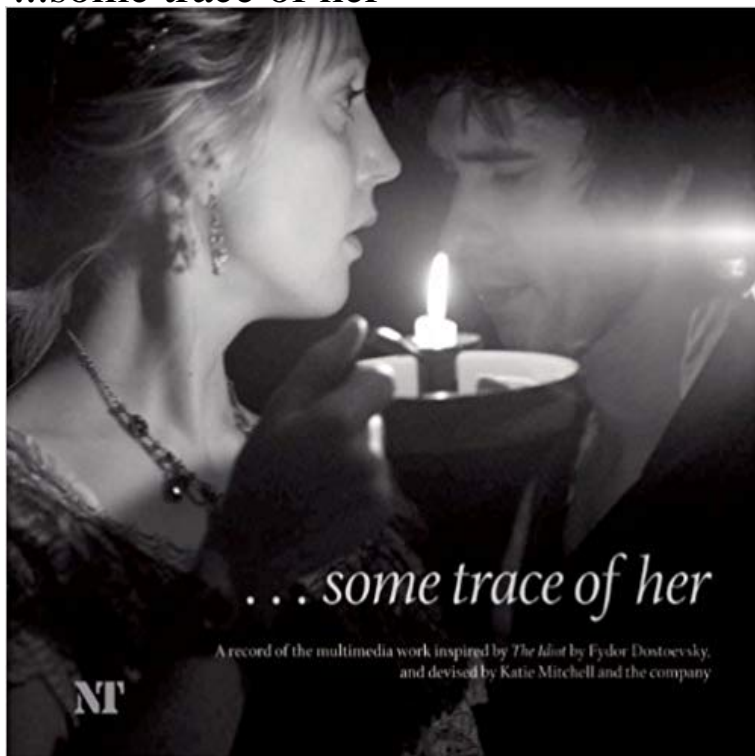

...some trace of her

A record of the highly acclaimed multimedia work devised by Katie Mitchell, combined with the text of *The Idiot* by Fyodor Dostoevsky. A woman lies dead on a bed in her wedding dress, a silver knife through her heart. The two men who loved her lie beside her.