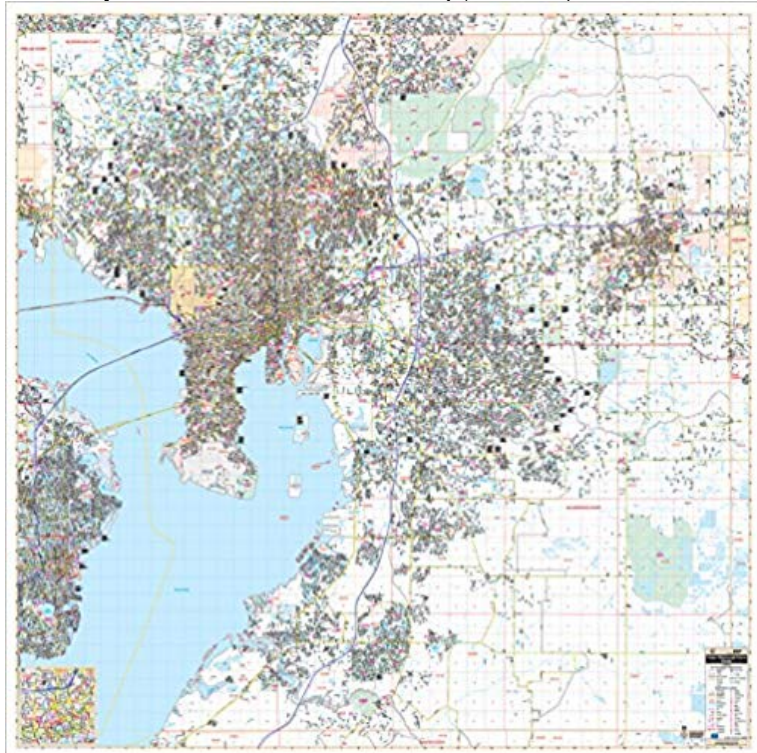

## Tampa and Hillsborough Co, FL Wall Map

Our Tampa and Hillsborough Co, FL Wall Map, with adjacent areas, measures 78 in x 76 in (66 in W x 64 in H) and features up-to-date cartography, with new streets and changes in complete street detail at a scale of 1:36900 or 1 in=3075; is printed in color, with a markable and washable laminated surface; and offers a street index in a separate book-format. The area of coverage includes all of Hillsborough County, with the following boundaries:- North to the Pasco County line- South to the Manatee County line- East to the Polk County line- West to I-275, in St. Petersburg. The Tampa and Hillsborough Co, FL Wall Map also includes an inset map of Downtown Tampa. Details and features include:- AIRPORTS- BLOCK NUMBERS- CEMETERIES- CITY LIMITS (color-coded)- EDUCATIONAL INSTITUTIONS- FIRE & POLICE STATIONS- GOLF & COUNTRY CLUBS- GOVERNMENT BUILDINGS- HOSPITALS- LIBRARIES- POST OFFICES- RAILROADS- RECREATIONAL PARKS- SECTION, TOWNSHIP & RANGE LINES- SHOPPING CENTERS- STREETS & HIGHWAYS- SUBDIVISIONS- WATER FEATURES- ZIP CODE BOUNDARIES. Framing rails are included, top and bottom, for easy wall mounting.

[\[PDF\] Found in the Philippines: The Story of a Womans Letters \(Dodo Press\)](#)

[\[PDF\] The Hidden Children](#)

**Map, Tampa Metropolitan Area, Florida, Zip Codes, Hillsborough** Tampa / Hillsborough County, FL Wall Map, 2nd Edition [Universal Map] on . \*FREE\* shipping on qualifying offers. **Universal Tampa, FL Laminated Wall Map for \$249.50 at** Results 1 - 21 of 21 Tampa, Florida, Hillsborough County wall map atlas and business Accompanied by: Tampa, Hillsborough County, Florida, map index. **Tampa and Hillsborough Co FL Wall Map Free Shipping on Maps** Results 1 - 25 of 37 Map of Hillsborough Co., Florida Cadastral map, showing lot lines, Tampa, Florida,