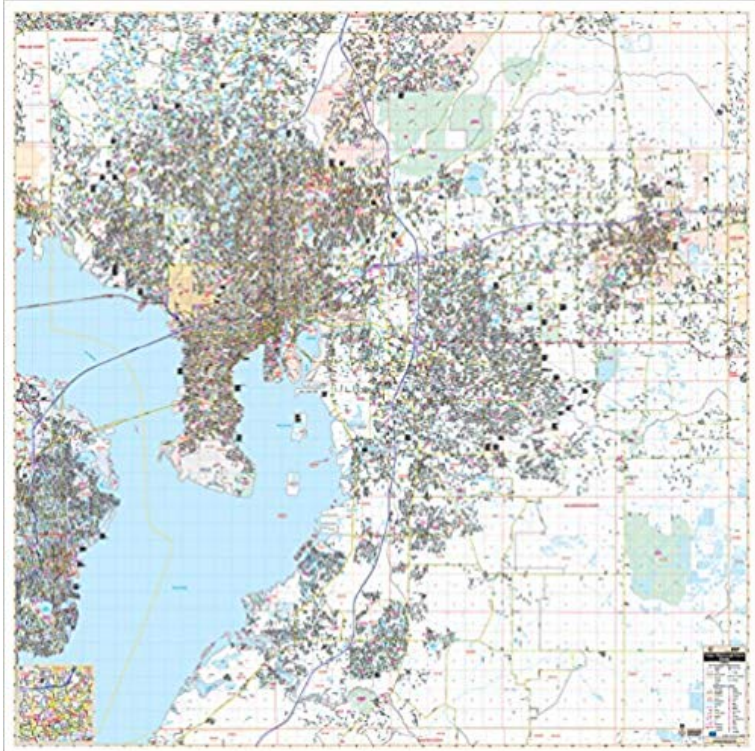

## Tampa and Hillsborough Co, FL Wall Map

Our Tampa and Hillsborough Co, FL Wall Map, with adjacent areas, measures 78 in x 76 in (66 in W x 64 in H) and features up-to-date cartography, with new streets and changes in complete street detail at a scale of 1:36900 or 1 in=3075; is printed in color, with a markable and washable laminated surface; and offers a street index in a separate book-format. The area of coverage includes all of Hillsborough County, with the following boundaries:- North to the Pasco County line- South to the Manatee County line- East to the Polk County line- West to I-275, in St. Petersburg. The Tampa and Hillsborough Co, FL Wall Map also includes an inset map of Downtown Tampa. Details and features include:- AIRPORTS- BLOCK NUMBERS- CEMETERIES- CITY LIMITS (color-coded)- EDUCATIONAL INSTITUTIONS- FIRE & POLICE STATIONS- GOLF & COUNTRY CLUBS- GOVERNMENT BUILDINGS- HOSPITALS- LIBRARIES- POST OFFICES- RAILROADS- RECREATIONAL PARKS- SECTION, TOWNSHIP & RANGE LINES- SHOPPING CENTERS- STREETS & HIGHWAYS- SUBDIVISIONS- WATER FEATURES- ZIP CODE BOUNDARIES. Framing rails are included, top and bottom, for easy wall mounting.

[\[PDF\] Found in the Philippines: The Story of a Womans Letters \(Dodo Press\)](#)

[\[PDF\] The Hidden Children](#)

**Map, Tampa Metropolitan Area, Florida, Zip Codes, Hillsborough** Tampa / Hillsborough County, FL Wall Map, 2nd Edition [Universal Map] on . \*FREE\* shipping on qualifying offers. **Universal Tampa, FL Laminated Wall Map for \$249.50 at** Results 1 - 21 of 21 Tampa, Florida, Hillsborough County wall map atlas and business Accompanied by: Tampa, Hillsborough County, Florida, map index. **Tampa and Hillsborough Co FL Wall Map Free Shipping on Maps** Results 1 - 25 of 37 Map of Hillsborough Co., Florida Cadastral map, showing lot lines, Tampa, Florida,