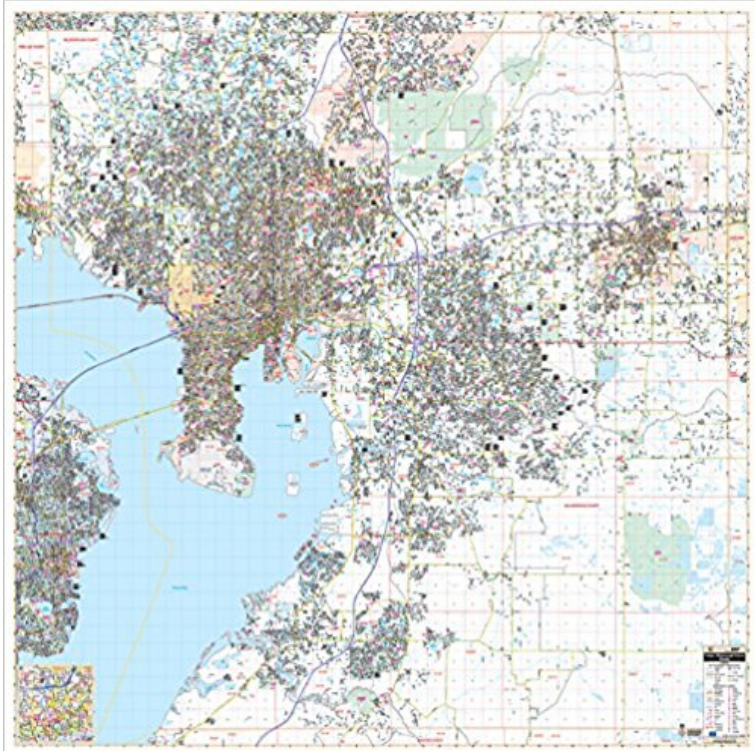

Tampa and Hillsborough Co, FL Wall Map

Our Tampa and Hillsborough Co, FL Wall Map, with adjacent areas, measures 78 in x 76 in (66 in W x 64 in H) and features up-to-date cartography, with new streets and changes in complete street detail at a scale of 1:36900 or 1 in=3075; is printed in color, with a markable and washable laminated surface; and offers a street index in a separate book-format. The area of coverage includes all of Hillsborough County, with the following boundaries:- North to the Pasco County line- South to the Manatee County line- East to the Polk County line- West to I-275, in St. Petersburg. The Tampa and Hillsborough Co, FL Wall Map also includes an inset map of Downtown Tampa. Details and features include:- AIRPORTS- BLOCK NUMBERS- CEMETERIES- CITY LIMITS (color-coded)- EDUCATIONAL INSTITUTIONS- FIRE & POLICE STATIONS- GOLF & COUNTRY CLUBS- GOVERNMENT BUILDINGS- HOSPITALS- LIBRARIES- POST OFFICES- RAILROADS- RECREATIONAL PARKS- SECTION, TOWNSHIP & RANGE LINES- SHOPPING CENTERS- STREETS & HIGHWAYS- SUBDIVISIONS- WATER FEATURES- ZIP CODE BOUNDARIES. Framing rails are included, top and bottom, for easy wall mounting.

[\[PDF\] Found in the Philippines: The Story of a Womans Letters \(Dodo Press\)](#)

[\[PDF\] The Hidden Children](#)

Map, Tampa Metropolitan Area, Florida, Zip Codes, Hillsborough Tampa / Hillsborough County, FL Wall Map, 2nd Edition [Universal Map] on . *FREE* shipping on qualifying offers. **Universal Tampa, FL Laminated Wall Map for \$249.50 at** Results 1 - 21 of 21 Tampa, Florida, Hillsborough County wall map atlas and business Accompanied by: Tampa, Hillsborough County, Florida, map index. **Tampa and Hillsborough Co FL Wall Map Free Shipping on Maps** Results 1 - 25 of 37 Map of Hillsborough Co., Florida Cadastral map, showing lot lines, Tampa, Florida,